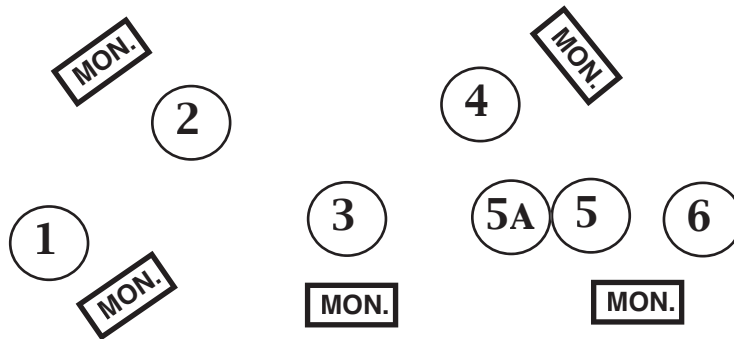

BEYOND THE PALE

Technical Inquiries Contact: Eric Stein

Tel: 416-482-2699 Fax: 416-482-3107

Email: btplez@sympatico.ca Web: www.beyondthepale.net

STAGE PLOT / TECH RIDER

-
- ① MANDOLIN - One condenser mics on boom stand
(we supply this mic, you supply the boom/cable)
 - ② BASS - One condenser mic on boom stand
 - ③ CLARINET - One microphone on boom stand
 - ④ ACCORDION - Two condenser microphones on boom stands
(we can supply one of these mics, you supply boom/cable)
 - ⑤ VIOLIN I - Direct line from instrument pickup (xlr - please supply the cable)
 - ⑤A HAND PERCUSSION - mic on a boom stand (doubled by violinist I)
 - ⑥ VIOLIN II - Direct line from instrument pickup (xlr - please supply the cable)

- Two vocal mics on stands in front of positions 1 and 3 for vocals and addressing audience.

- 3-5 Monitor mixes preferred